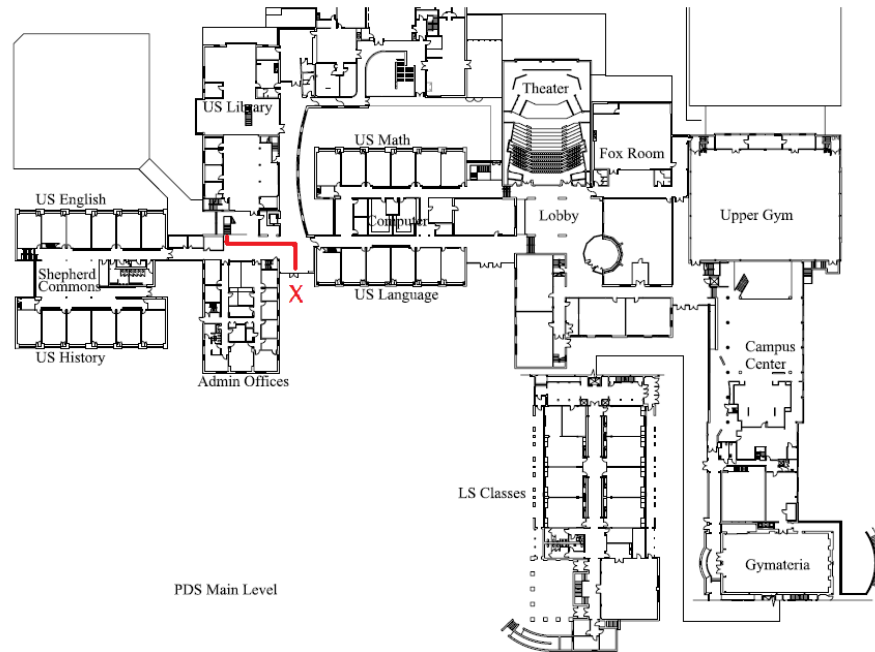

Princeton Day School Site Map

Enter building at doors marked with the "X" on Site Map for the Main Level and proceed to the stairs.

PDS Main Level