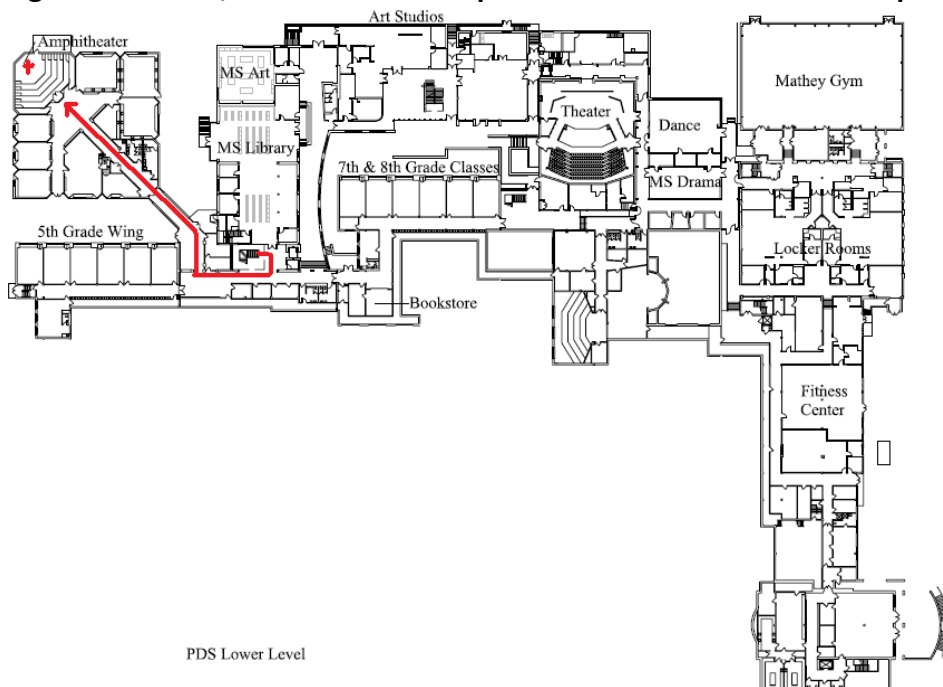

4. ...through the **Double Doors**.

5. Upon entering the School from the double doors...

6. ...make an immediate left towards the “Walrus” ...

7. ...and proceed down the flight of stairs.

8. At the bottom of the stairs, make an immediate Right, followed by another Right. Proceed approximately 20-30 feet and make another Right down the hall.

9. Continue to the end of the hall, until you arrive at the entrance for the Middle School Amphitheater!

## Princeton Day School Site Map

Enter building at doors marked with the "X" on Site Map for the Main Level and proceed to the stairs.

PDS Main Level

Once you go down stairs, follow the site map for the Lower Level to the Amphitheater.